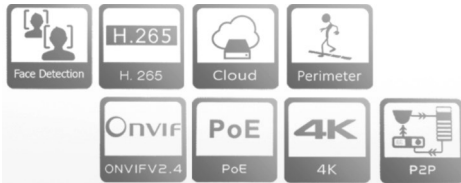

## Key Features:

- IP camera input: 8ch. 80Mbps
- Decoding: 8ch.1080P/4ch.4MP/3ch.5MP/4ch.4K @25fps
- IP Resolution:8MP/5MP/4MP/3MP/1080P/720P
- 2ch 4K realtime playback
- H.265+ compression way auto adjust with IPC
- HDMI 1.4a, support 3840\*2160 resolution
- Protocol support: ONVIF, HIK,Dahua,XM, etc.
- P2P,Web 2.0, 1SATA , each SATA support 8TB
- Dropbox, Cloud Storage, startup Wizard, QR Code
- Professional Intelligent Options : Face Detection, People and vehicle Counter, Line Crossing, Allow And Deny List, etc

Model	FL-NV-4808PRO
Recording Bandwidth	Max 80 Mbps
Recording Resolution	8MP,5MP, 3MP ,2MP(1080P),1.3MP(960P),1.0MP(720P)
Display split	1/4/6/8/9
Live/Playback Performance	Max 2ch total4K@30fps Max 3ch total:5MP@45fps Max 4ch total:4MP@60fps Max 5ch total:3MP@75fps 2MP@120fps
Output Interface	1 HDMI (up to 4K) , 1 VGA
Display Resolution	1024*768 , 1280*720 , 1280*1024 , 1440*900 1920*1080 , 2560*1440 , 3840*2160
Alarm Input/Output	NO
Ethernet	RJ45 Port (100/1000 Mbps)
Smart Phone	ios/Android
Internal HDD	1 SATA HDD, up to 6TB (max 8TB )
RS485	NO
e-SATA	NO
Line In	NO
USB	2 * USB 2.0
Onvif	YES
Power Consumption (Excluding HDD)	5 Watt
Power Supply	DC 48 V / 1.5 A or 2 A POE Switch : 48 V
Dimension (WxDxH)	300X227X53 mm